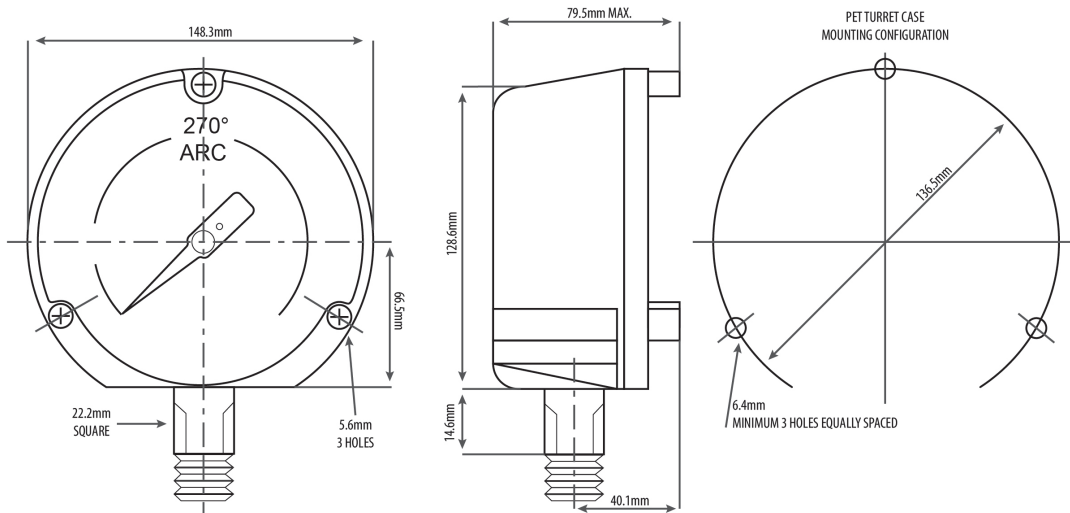

# Solid Front 115mm Refinery Pressure Gauge

## Model: Solfrunt 1981

<b>Gauge Design:</b>	Fully Safety Pattern, Solid Front Rear Blowout, Turret Case
<b>Case Material:</b>	Petra 130, Integral Surface Mount, Liquid Fillable
<b>Bezel Material</b>	Threaded Polypropylene
<b>Connection:</b>	316 Stainless Steel
<b>Bourdon tube material:</b>	316 Stainless Steel
<b>Working temperature:</b>	Dry = -40~+87°C, Liquid filled = 0~+60°C
<b>Dial:</b>	Aluminium, Black Print on White Background
<b>Ranges:</b>	-100~0 kPa to 0~80,000 kPa
<b>Connection:</b>	1/2" NPT Lower Mount
<b>Window:</b>	High Temp Acrylic Lens or Laminated Safety Glass
<b>Blowout Protection:</b>	Full Blowout Back
<b>Surge Protection:</b>	Internal Restrictor Available
<b>Movement:</b>	300 Series Stainless Steel
<b>Pointer:</b>	Micro-Adjustable
<b>Accuracy:</b>	0.5% of Full Scale
<b>Protection Rating:</b>	IP65