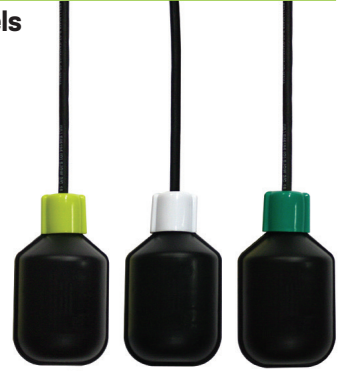

SJE SIGNALMASTER® AND SJE SIGNALMASTER® SPDT CONTROL FLOATS

Mechanically-activated, narrow-angle float switches designed to activate pump control panels and alarms.

This narrow-angle sensing device is used to accurately monitor liquid levels in:

- Water
- Sewage applications

The **SJE SignalMaster®** control switch is not sensitive to rotation.

Normally Open Model (high level)

The control switch turns on (closes) when the switch tips slightly **above** horizontal signaling a high level, and turns off (opens) when the switch drops slightly below horizontal.

Normally Closed Model (low level)

The control switch turns on (closes) when the switch tips slightly **below** horizontal signaling a low level, and turns off (opens) when the switch tips slightly above horizontal.

SPDT = Single Pole Double Throw

SPECIFICATIONS

- 125/250 VAC, 50/60 Hz, 5 Amps
- Flexible SJOW, water-resistant (CPE) cable
- High impact, corrosion resistant, polypropylene float housing
- Temperature rating up to 60° C (140° F)
- Maximum water depth of 9 meters (30 feet) or 90 kPa (13 psi)
- IPX8 enclosure protection
- Float dimensions: 7.0 cm diameter x 12.3 cm long (2.74 inch x 4.83 inch)
- Suitable for Category II installations
- Protected by double insulation
- Color coded for easy identification: yellow = normally open; white = normally closed; green = Single Pole Double Throw
- CE Certified units available upon request