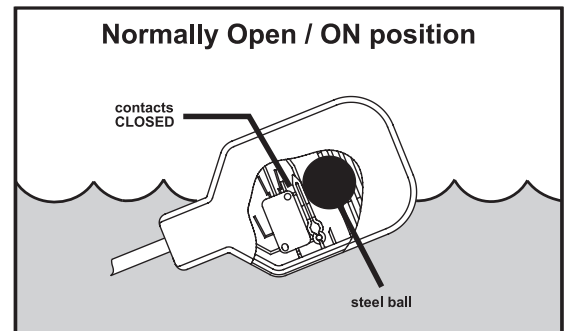

Ordering Information

RBS Stock Code	Description
3709082	10mtr, SPDT, 3-wire, No Plug, Narrow Angle

SJE RHOMBUS

9500207D 10/19
© 2018 SJE, Inc. All Rights Reserved.
SJE RHOMBUS is a trademark of SJE, Inc.

*The data provided above is for information purposes only and no warranty of accuracy or reliability is given.
Ross Brown Sales Pty Limited reserves the right to change or modify this data without prior notice.*