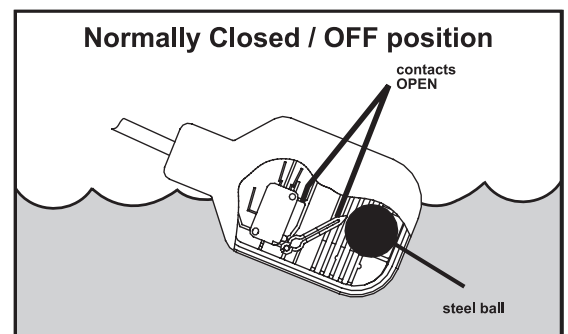

Ordering Information

RBS Stock Code	Description
3709082	10mtr, SPDT, 3-wire, No Plug, Narrow Angle

SJE RHOMBUS

9500207D 10/19
© 2018 SJE, Inc. All Rights Reserved.
SJE RHOMBUS is a trademark of SJE, Inc.

*The data provided above is for information purposes only and no warranty of accuracy or reliability is given.
Ross Brown Sales Pty Limited reserves the right to change or modify this data without prior notice.*