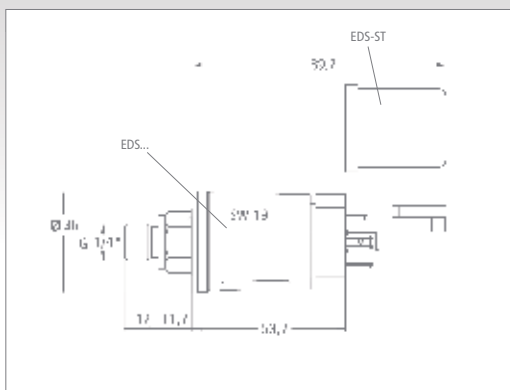

A plug whereby a degree of protection IP 65 is realized.

Function: the device converts the pressure applied to the sensor into a proportional DC current (2 - wire technology).

Order reference	Measuring range (bar)*	Max. perm. pressure (bar)	Max. inaccuracy at 25° C	Operating voltage U_B (V-DC)	Weight (in g)	Part No.
EDS 6	0 - 6	32	2,5 %	11...30	150	260233
EDS 10	0 - 10	32	2,5 %	11...30	150	260240
EDS 16	0 - 16	32	2,5 %	11...30	150	260257

*4 mA = 0 bar / 20 mA = measuring range end value

Accessories EDS

Order reference	Description	Weight (in g)	Part No.
EDS-ST	connection socket EDS, DIN 43650-A	110	260264

Technical operating data

Permissible operating voltage range	± 10 %
Operating voltage influence at ± 10% operating voltage fluctuation	< 0,1 %
Duty factor ED	100 %
Permissible ambient and media temperature	15°C bis +80°C
Permissible ambient humidity rel. humidity, non-condensing	10 % bis 90 %
Permissible storage temperature	-40°C bis +80°C
Clearance and creepage distances	VDE 0110
Working position	any position
Power consumption	max. 1 VA

Pressure connection

Flange Outer thread	G 1/4"

Output signal

Analogue output	4 - 20 mA

Enclosure

Enclosure-protection	max. IP 65
Terminals	Flachstecker 4,5 mm
Cross section	EDS-ST 1,5 mm²
Weight	150 g

Dimensions- / Circuit Diagrams EDS

Ross Brown Sales Pty. Ltd
ABN 28 000 690 362
Phone: (02) 8855 1700 Fax: (02) 9899 4233
Email: sales@rossbrownsales.com.au
Website: www.rossbrownsales.com.au