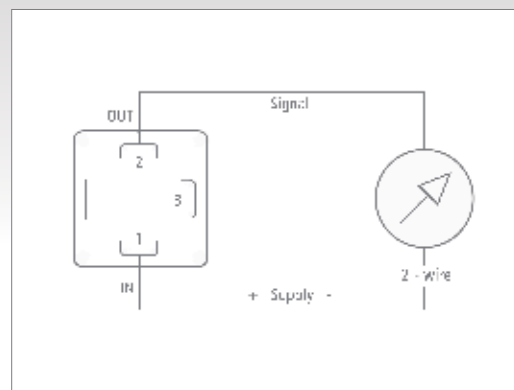

A plug whereby a degree of protection IP 65 is realized.

Function: the device converts the pressure applied to the sensor into a proportional DC current (2 - wire technology).

Order reference	Measuring range (bar)*	Max. perm. pressure (bar)	Max. inaccuracy at 25° C	Operating voltage U_B (V-DC)	Weight (in g)	Part No.
EDS 6	0 - 6	32	2,5 %	11...30	150	260233
EDS 10	0 - 10	32	2,5 %	11...30	150	260240
EDS 16	0 - 16	32	2,5 %	11...30	150	260257

*4 mA = 0 bar / 20 mA = measuring range end value

Accessories EDS

Order reference	Description	Weight (in g)	Part No.
EDS-ST	connection socket EDS, DIN 43650-A	110	260264

Technical operating data

Permissible operating voltage range	± 10 %
Operating voltage influence at ± 10% operating voltage fluctuation	< 0,1 %
Duty factor ED	100 %
Permissible ambient and media temperature	15°C bis +80°C
Permissible ambient humidity rel. humidity, non-condensing	10 % bis 90 %
Permissible storage temperature	-40°C bis +80°C
Clearance and creepage distances	VDE 0110
Working position	any position
Power consumption	max. 1 VA

Pressure connection

Flange Outer thread	G 1/4"

Output signal

Analogue output	4 - 20 mA

Enclosure

Enclosure-protection	max. IP 65
Terminals	Flachstecker 4,5 mm
Cross section	EDS-ST 1,5 mm²
Weight	150 g

Dimensions- / Circuit Diagrams EDS

Ross Brown Sales Pty. Ltd
ABN 28 000 690 362
Phone: (02) 8855 1700 Fax: (02) 9899 4233
Email: sales@rossbrownsales.com.au
Website: www.rossbrownsales.com.au